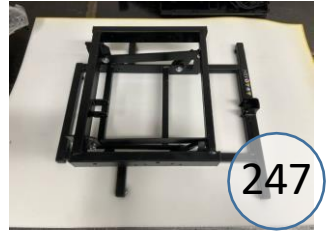

6390912

Call Out	Description
● (Red)	Blown Fiber
● (Yellow)	Cushion Chaise Pad - top Pad
● (Green)	Cushion Foam
● (Yellow)	KD Component
● (Light Blue)	Cover

Signature
DESIGN
BY **ASHLEY**®

425

89

149

426

101

157

439

270

271

445

480

247

146